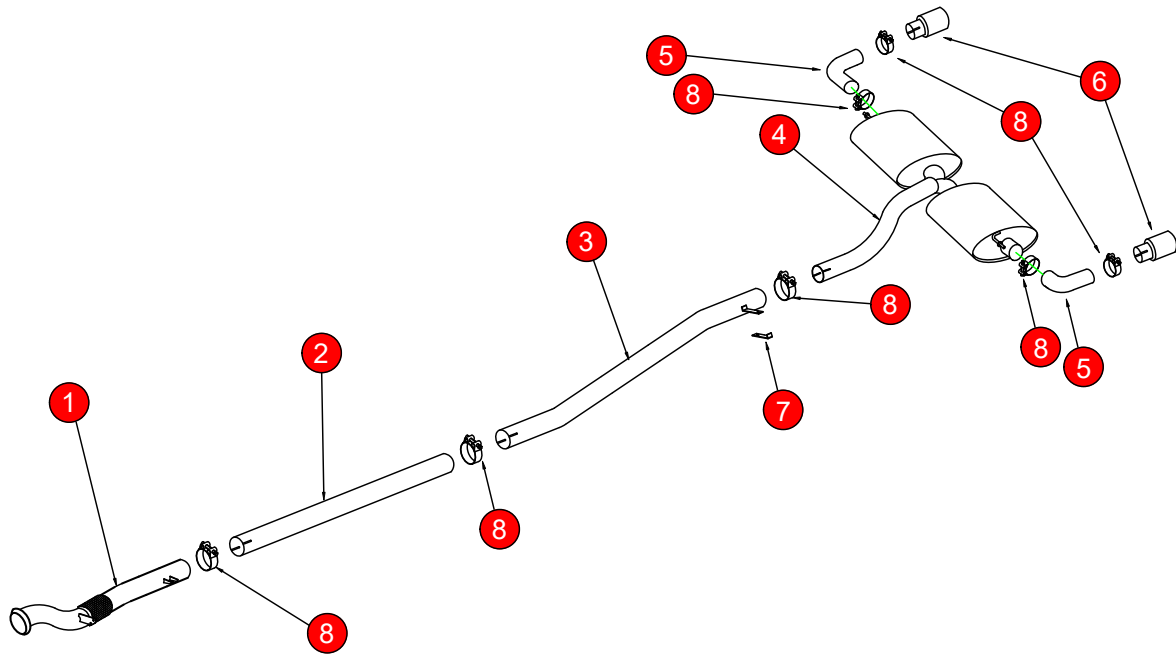

CAR	MINI Countryman/Paceman R60/R61 Cooper S All4	PART NO.	SMN026CF
YEAR	2010-2016	FIT KITS	414FK
NOTES	Will also fit JCW Models Use O.E clamp to fix Scorpion front pipe to O.E.	FEATURES	Pipe diameter:- 63.5mm/2.5"

NO.	PART NO.	DESCRIPTION	QTY
1	560BM	Front Pipe	1
2	561BM	Primary Link Pipe	1
3	562BM	Secondary Link Pipe	1
4	881BM	Rear Silencer	1
5	882BM	Trim Bend	2
6	Z023.10159	100mm Carbon Ascari Trim	2
7	567BM	Mounting Bracket (see page 2 for fitting)	1
Fit Kit			
8	Z016.10064	65mm H/D Clamp	7
	Z016.10035	Bobbin	1
	Z017.10064	M8 Spring Washer (Use one each side of the bobbin, this goes on after item 4)	2
	Z017.10831	M8 Washer (Use one each side of the bobbin, this goes on before item 3)	2
	Z017.11209	M12 Washer	2
	Z017.10121	5/16" Nut	2
	Z017.10160	M12 x 40mm Bolt (Push the bolt thru from exhaust side, from left to right)	1
	Z017.10183	M12 Nyloc Nut	1

DATE	06/04/2023
ISSUE	00
AUTHORISED	S Shipley

Fitting instructions overleaf

NOTE: ENSURE SCORPION SYSTEM IS CLEAR OF MOVING PARTS AND ALL ORIGINAL FUNCTIONS WORK CORRECTLY.

CAR	MINI Countryman/Paceman R60/R61 Cooper S All4	PART NO.	SMN026CF
YEAR	2010-2016	FIT KITS	414FK
NOTES	Will also fit JCW Models Use O.E clamp to fix Scorpion front pipe to O.E.	FEATURES	Pipe diameter:- 63.5mm/2.5"

NO.	PART NO.	DESCRIPTION	QTY
Fit Kit			
1	567BM	Mounting Bracket	1
Following items to be used from Fitting Kit 090FK			
2	Z016.10035	Bobbin	1
3	Z017.10064	M8 Spring Washer (Use one each side of the bobbin, this goes on after item 4)	2
4	Z017.10831	M8 Washer (Use one each side of the bobbin, this goes on before item 3)	2
5	Z017.11209	M12 Washer	2
6	Z017.10121	5/16" Nut	2
7	Z017.10160	M12 x 40mm Bolt (Push the bolt thru from exhaust side, from left to right)	1
8	Z017.10183	M12 Nyloc Nut	1