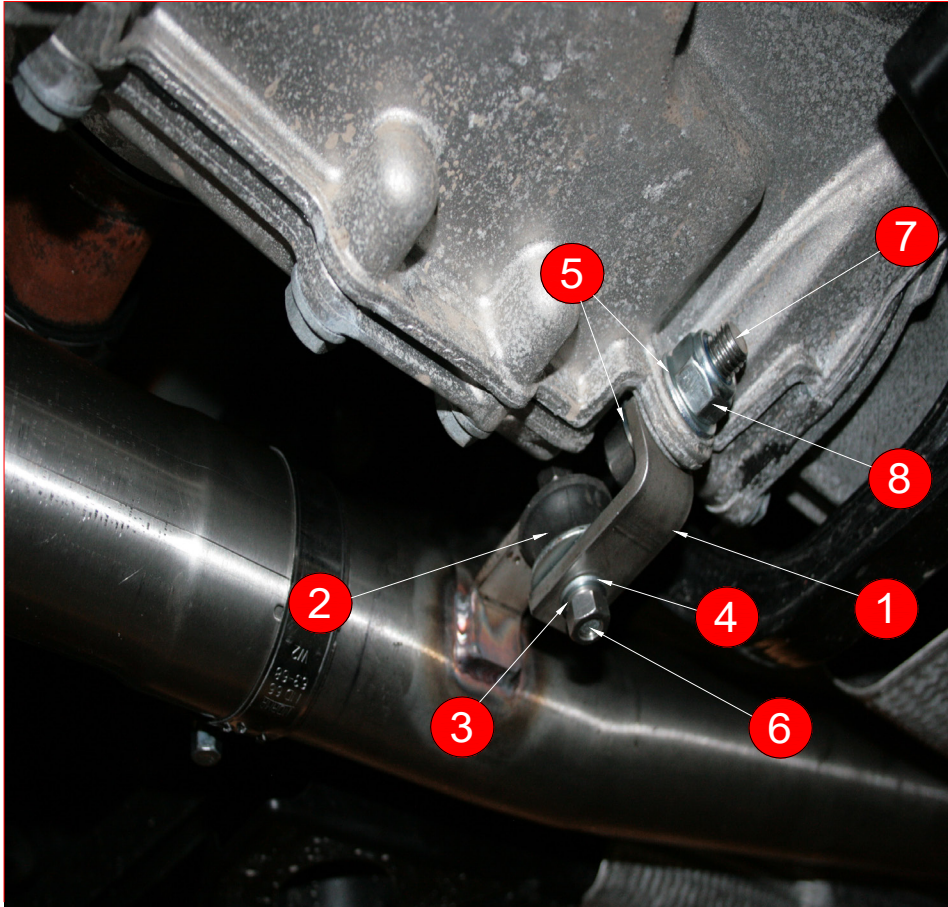

CAR	MINI Countryman/Paceman R60/R61 Cooper S All4	PART NO.	SMN026CF
YEAR	2010-2016	FIT KITS	414FK
NOTES	Will also fit JCW Models Use O.E clamp to fix Scorpion front pipe to O.E.	FEATURES	Pipe diameter:- 63.5mm/2.5"

NO.	PART NO.	DESCRIPTION	QTY
1	560BM	Front Pipe	1
2	561BM	Primary Link Pipe	1
3	562BM	Secondary Link Pipe	1
4	881BM	Rear Silencer	1
5	882BM	Trim Bend	2
6	Z023.10159	100mm Carbon Ascari Trim	2
7	567BM	Mounting Bracket (see page 2 for fitting)	1
Fit Kit			
8	Z016.10064	65mm H/D Clamp	7
	Z016.10035	Bobbin	1
	Z017.10064	M8 Spring Washer (Use one each side of the bobbin, this goes on after item 4)	2
	Z017.10831	M8 Washer (Use one each side of the bobbin, this goes on before item 3)	2
	Z017.11209	M12 Washer	2
	Z017.10121	5/16" Nut	2
	Z017.10160	M12 x 40mm Bolt (Push the bolt thru from exhaust side, from left to right)	1
	Z017.10183	M12 Nyloc Nut	1

DATE	06/04/2023
ISSUE	00
AUTHORISED	S Shipley

Fitting instructions overleaf

NOTE: ENSURE SCORPION SYSTEM IS CLEAR OF MOVING PARTS AND ALL ORIGINAL FUNCTIONS WORK CORRECTLY.

CAR	MINI Countryman/Paceman R60/R61 Cooper S All4	PART NO.	SMN026CF
YEAR	2010-2016	FIT KITS	414FK
NOTES	Will also fit JCW Models Use O.E clamp to fix Scorpion front pipe to O.E.	FEATURES	Pipe diameter:- 63.5mm/2.5"

DATE	06/04/2023
ISSUE	00
AUTHORISED	S Shipley

Assemble supplied rubber mounting and fixings to differential mounting point as shown in the photograph above.

NOTE: ENSURE SCORPION SYSTEM IS CLEAR OF MOVING PARTS AND ALL ORIGINAL FUNCTIONS WORK CORRECTLY.